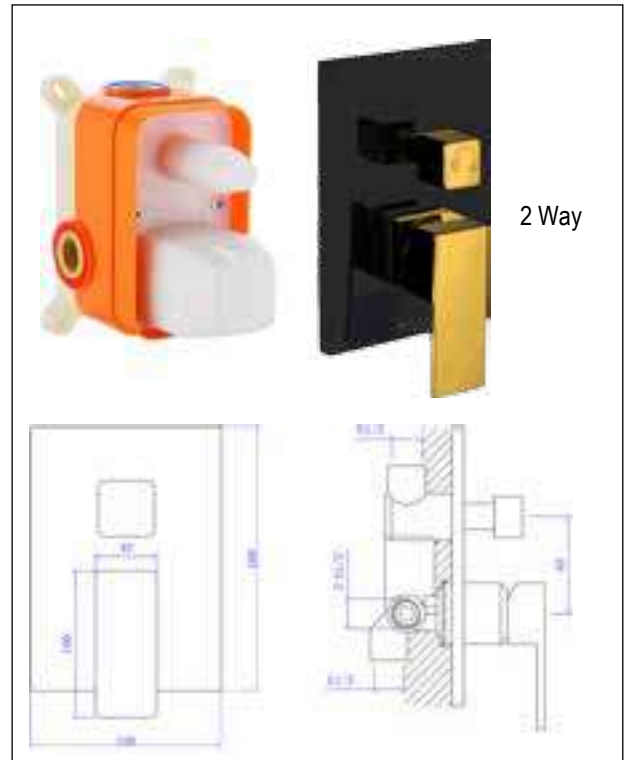

2 Way

Model : 8902-BG (180 x130 mm)
Color : Black & Golden
Concealed Brass Mixer & Diverter (2 Functions)

MRP :
₹ 16800/-