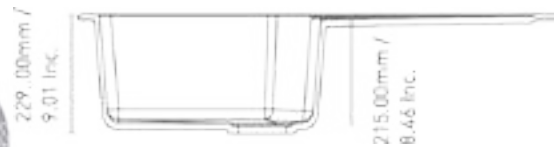

Model No: 3618

QUARTZ KITCHEN SINK

10MM
THICKNESS

Model Name	Obsidian	
Model No.	3618	
SIZE (LxW)	36" x 18"	
WEIGHT	18 kg. (Approx)	
Coupling	SS 304	
MRP	GRANITE	₹ 16300/-
	METALLIC	₹ 17200/-

COLORS / SHADES

METALLIC BLACK	A	Metallic Series (Obsidian-M)
METALLIC PEARL WHITE	B	
METALLIC DARK GREY	C	
METALLIC BRONZE	D	
GRANITO PEARL WHITE	E	Granite Series (Obsidian-G)
GRANITO PEARL GREY	F	
GRANITO REDSTONE	G	
GRANITO IVORY	H