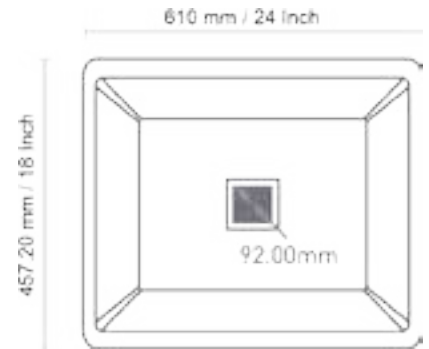

Model No: 2418

QUARTZ KITCHEN SINK ▼ 10MM THICKNESS ▲

Model Name	Scoria	
Model No.	2418	
SIZE (LxW)	24" x 18"	
WEIGHT	13.5 kg. (Approx)	
Coupling	SS 304	
MRP	GRANITE	₹ 8700/-
	METALLIC	₹ 9100/-

TOP MOUNT