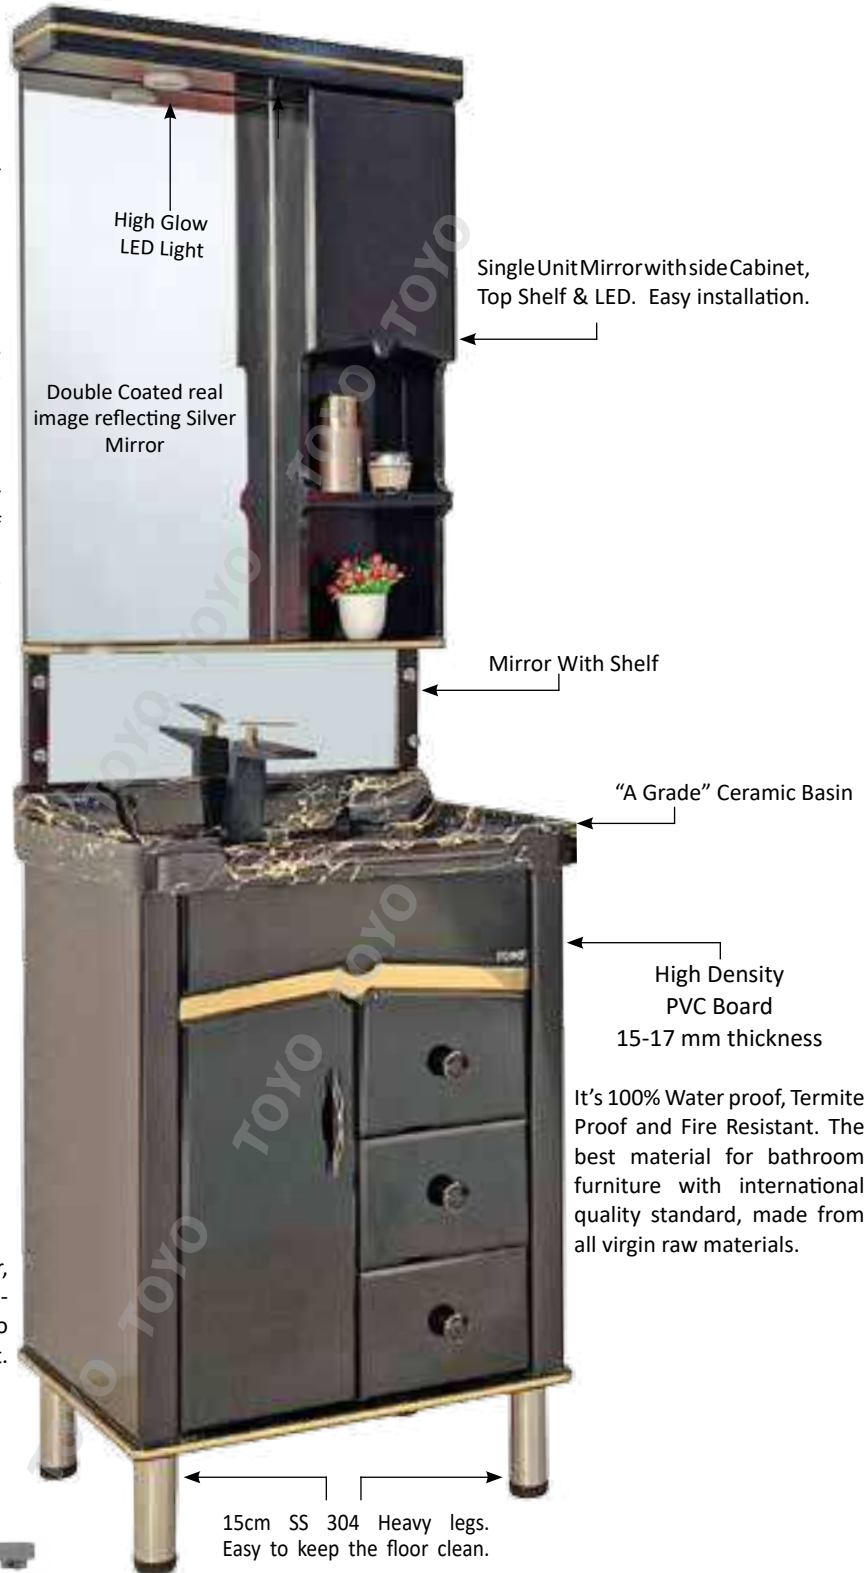

Solution by TOYO for hinges

We are providing the TOYO Hinges in all our vanities which are highly rust resistant, of superior strength and smooth functioning. Each and every parts of our Hinges are made from SS-304 and brass.

TOYO SOFT CLOSE HEAVY DUTY CHANNELS

Durable | Smooth | Extra Strong

Special technology, just push the drawer, it will close automatically, will take its position in a perfect manner. The action is so smooth that it does not need any effort.