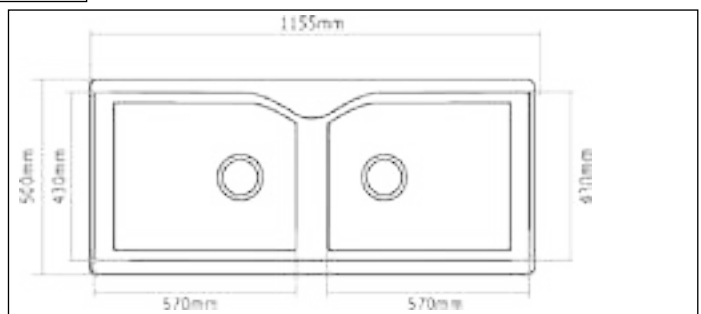

QUARTZ KITCHEN SINK

▲ 10MM THICKNESS

Model Name	Felsic	
Model No.	4520	
Size (LxW)	45" x 20"	
Coupling	SS 304	
MRP	GRANITE	₹ 20800/-
	METALLIC	₹ 22600/-