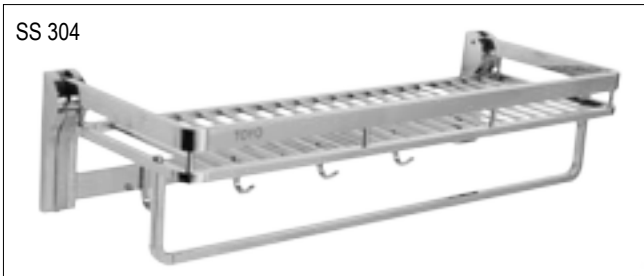

SS 304

SS 304

Model : 3317
Size : 60 cm (24")
Feature : SS 304 Foldable Towel Rack / Very Heavy

MRP : ₹ 9200/-