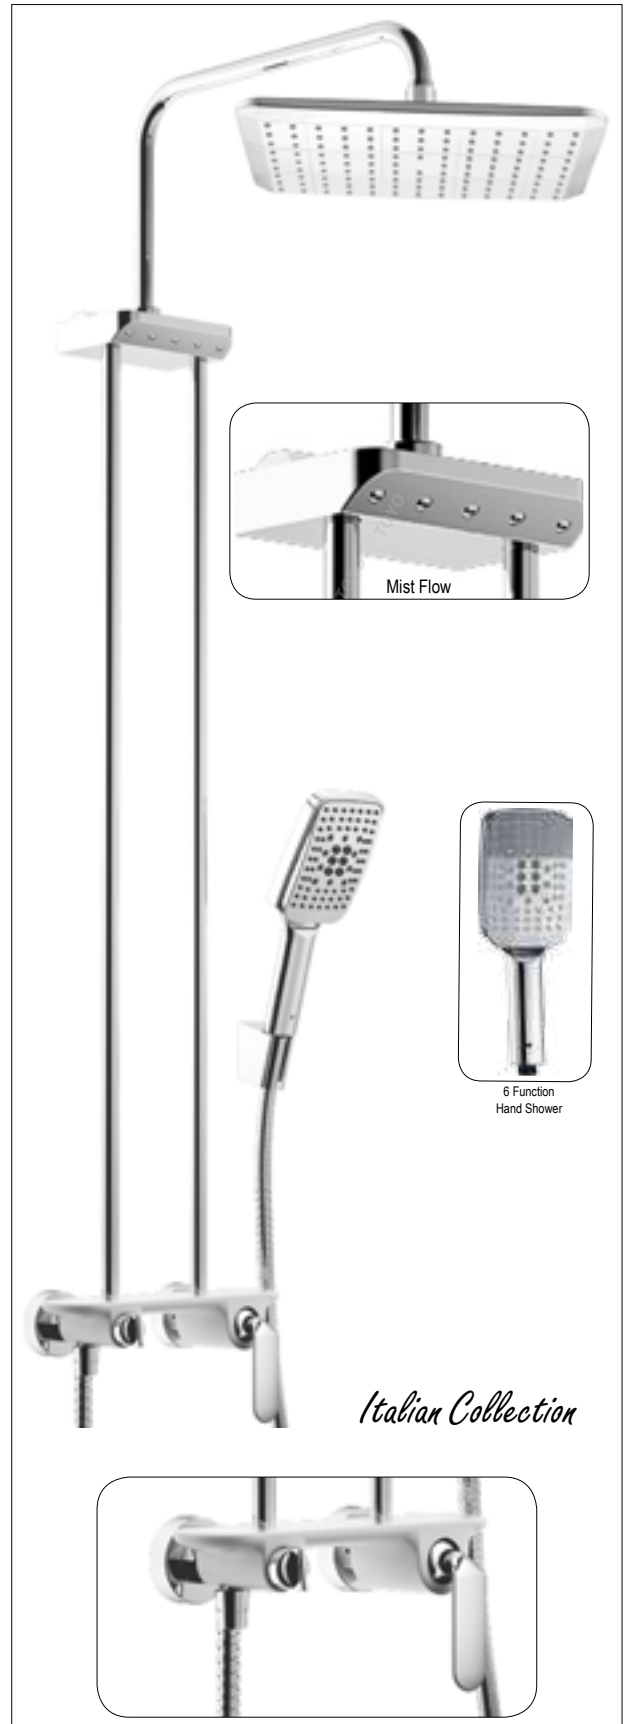

Mist Flow

6 Function
Hand Shower

Italian Collection

Model : 7154 - Italian Shower Set
Color : Chrome
Feature : Additional Mist Flow / Multifunction HS / Rain Shower

MRP : ₹ 34400/-