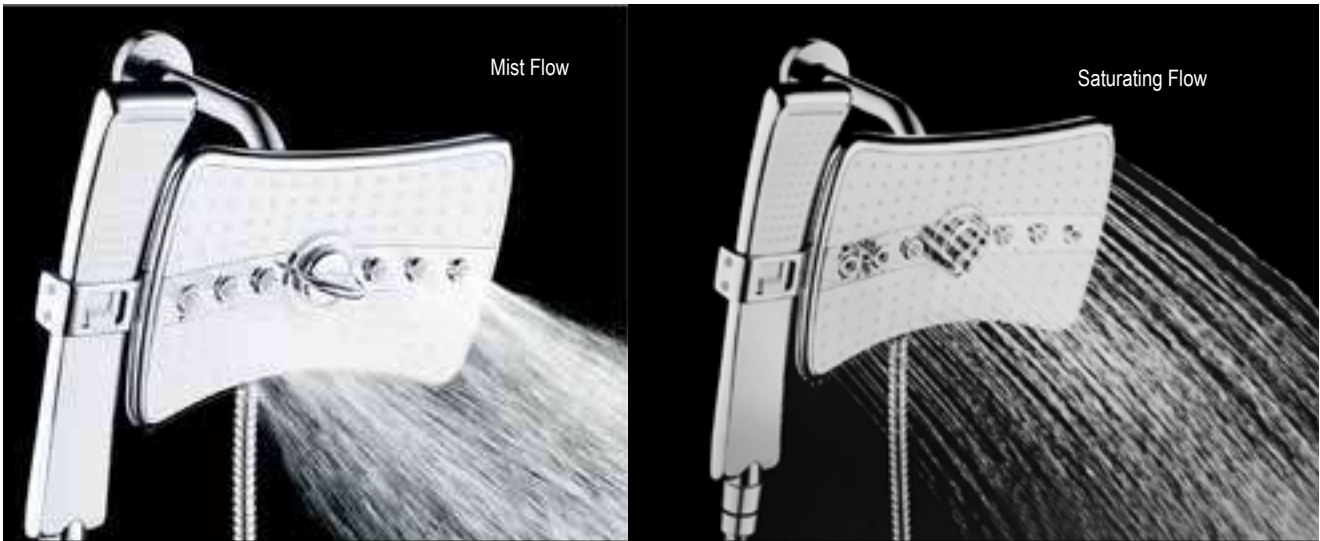

Model : TOYO- 8455
Colour : Full Chrome

Feature : ABS Hand Shower (2 in 1) Dancing Flow / Saturating Flow / Easy Flow Change Switch

MRP :
8455-1(Only HS) : ₹ 2800/-
8455-2 (HS Set) : ₹ 3400/-

Model : TOYO- RS - 8356