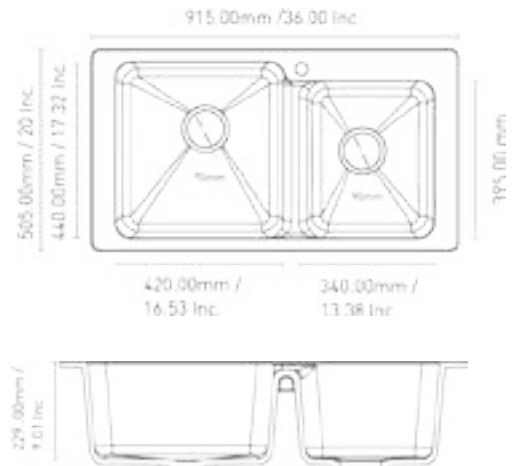

COLORS / SHADES

METALLIC BLACK	A	Metallic Series (Basalt-M)
METALLIC PEARL WHITE	B	
METALLIC DARK GREY	C	
METALLIC BRONZE	D	
GRANITO PEARL WHITE	E	Granite Series (Basalt-G)
GRANITO PEARL GREY	F	
GRANITO REDSTONE	G	
GRANITO IVORY	H