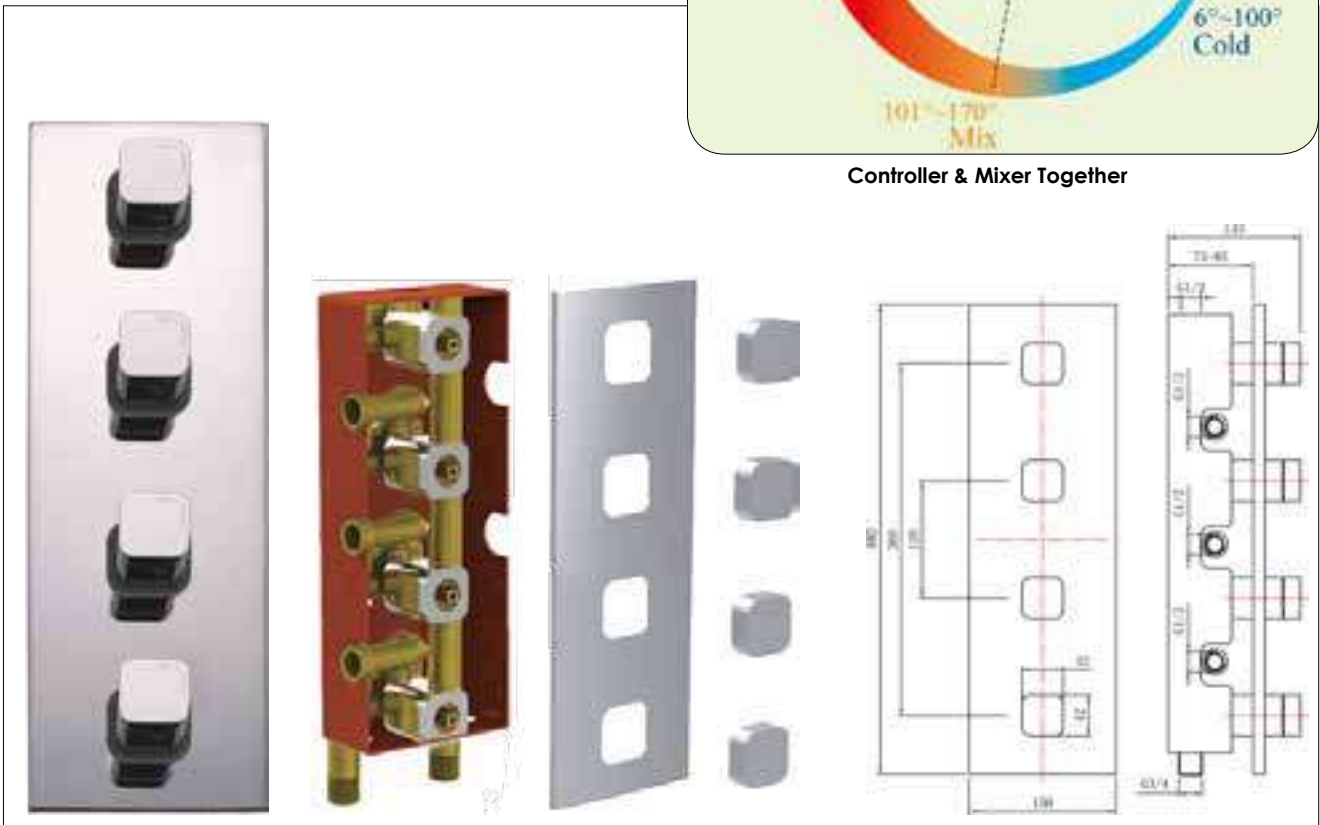

MRP :
₹ 22600/-

Model : 8601- Black
Brass Bath Spout

MRP :
₹ 3200/-

Model : 8905 (480x150 mm) Color : Chrome
Concealed Brass Mixer & Diverter (5 Functions)

MRP :
₹ 68500/-

Controller & Mixer Together

Model : 8904 (480x150 mm) Color : Chrome
Concealed Brass Mixer & Diverter (4 Functions)