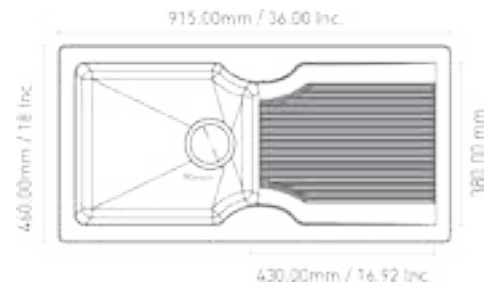

Model No: 3618

QUARTZ KITCHEN SINK

10MM
THICKNESS

Model Name	Obsidian	
Model No.	3618	
SIZE (LxW)	36" x 18"	
WEIGHT	18 kg. (Approx)	
Coupling	SS 304	
MRP	GRANITE	₹ 16300/-
	METALLIC	₹ 17200/-

COLORS / SHADES

METALLIC BLACK	A	Metallic Series (Obsidian-M)
METALLIC PEARL WHITE	B	
METALLIC DARK GREY	C	
METALLIC BRONZE	D	
GRANITO PEARL WHITE	E	Granite Series (Obsidian-G)
GRANITO PEARL GREY	F	
GRANITO REDSTONE	G	
GRANITO IVORY	H