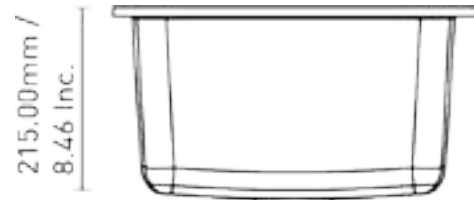

COLORS / SHADES

A	B	C	D	Metallic Series (Gabbro-M)
Metallic Black	Metallic Pearl White	Metallic Dark Grey	Metallic Bronze	
E	F	G	H	Granite Series (Gabbro-G)
Granito Pearl White	Granito Pearl Grey	Granito Redstone	Granito Ivory