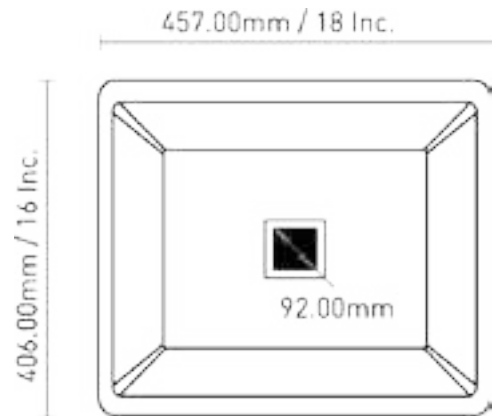

COLORS / SHADES

A	B	C	D	Metallic Series (Gabbro-M)
Metallic Black	Metallic Pearl White	Metallic Dark Grey	Metallic Bronze	
E	F	G	H	Granite Series (Gabbro-G)
Granito Pearl White	Granito Pearl Grey	Granito Redstone	Granito Ivory