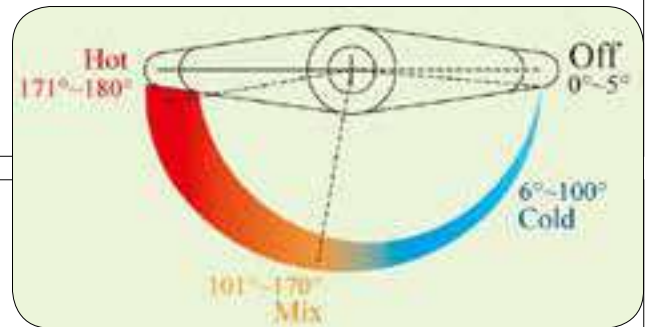

Controller & Mixer Together