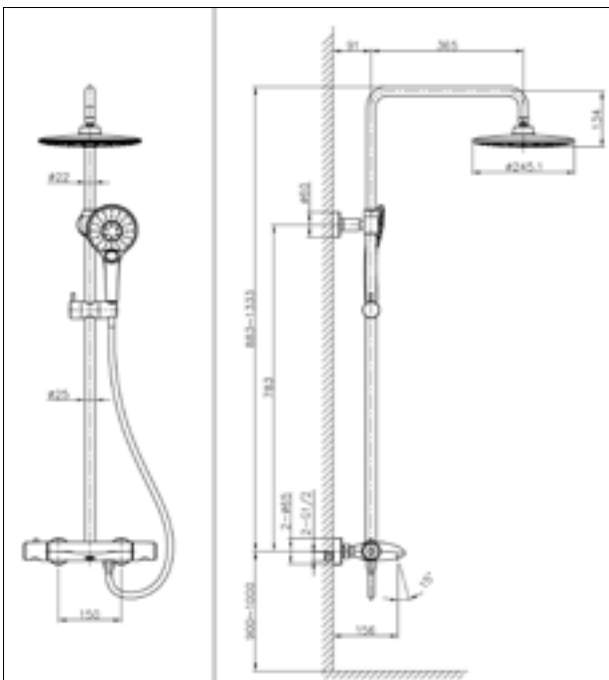

THREE FUNCTION

Consider humanization design from all aspects, adjust different water outlets according to your personal preferences and habits, experience the best shower effect.

Model	: 7172 (Thermostatic)	Color	: Chrome	MRP	: ₹ 56000/-
Feature	: Full Brass / ABS Showers / French Technology