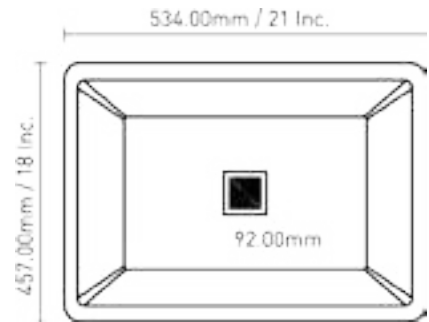

COLORS / SHADES

A	B	C	D	Metallic Series (Pumice-M)
Metallic Black	Metallic Pearl White	Metallic Dark Grey	Metallic Bronze	
E	F	G	H	Granite Series (Pumice-G)
Granito Pearl White	Granito Pearl Grey	Granito Redstone	Granito Ivory