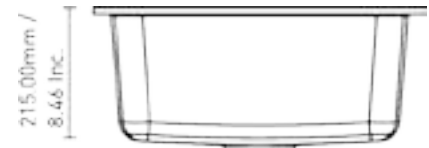

Model No: 2118

QUARTZ KITCHEN SINK ▼ 10MM THICKNESS

Model Name	Pumice	
Model No.	2118	
SIZE (LxW)	21" x 18"	
WEIGHT	11 kg. (Approx)	
Coupling	SS 304	
MRP	GRANITE	₹ 8200/-
	METALLIC	₹ 8600/-

TOP MOUNT

COLORS / SHADES

A	B	C	D	Metallic Series (Pumice-M)
Metallic Black	Metallic Pearl White	Metallic Dark Grey	Metallic Bronze	
E	F	G	H	Granite Series (Pumice-G)
Granito Pearl White	Granito Pearl Grey	Granito Redstone	Granito Ivory