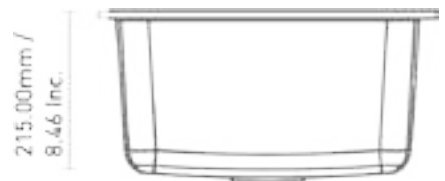

Model No: 2418

QUARTZ KITCHEN SINK ▼ 10MM THICKNESS ▲

Model Name	Scoria	
Model No.	2418	
SIZE (LxW)	24" x 18"	
WEIGHT	13.5 kg. (Approx)	
Coupling	SS 304	
MRP	GRANITE	₹ 8700/-
	METALLIC	₹ 9100/-

TOP MOUNT