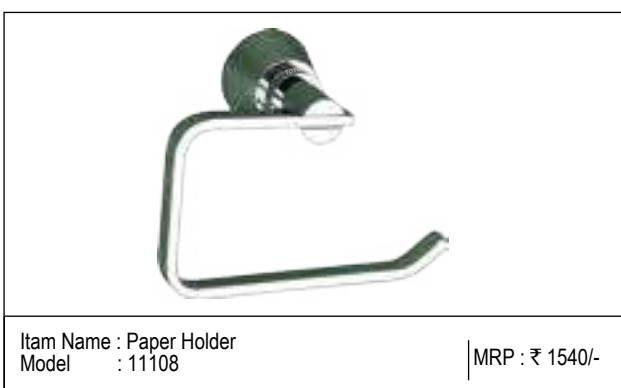

Features :-

- 56 Grade Full Brass
- Made From Die Forging Technology

- High Grade Plating
- Aesthetic Design

Features :-

- 56 Grade Full Brass
- Made From Die Forging Technology

- High Grade Plating
- Aesthetic Design