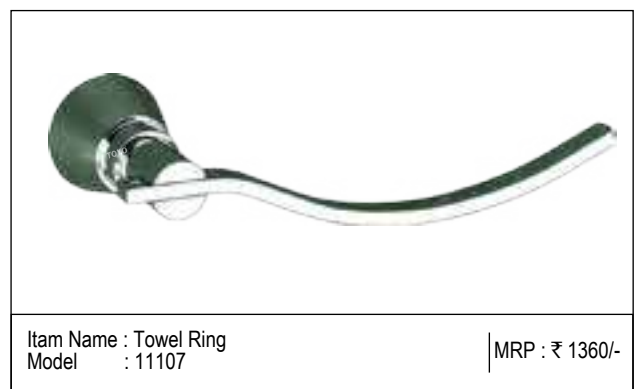

Features :-

- 56 Grade Full Brass
- Made From Die Forging Technology

- High Grade Plating
- Aesthetic Design

Features :-

- 56 Grade Full Brass
- Made From Die Forging Technology

- High Grade Plating
- Aesthetic Design