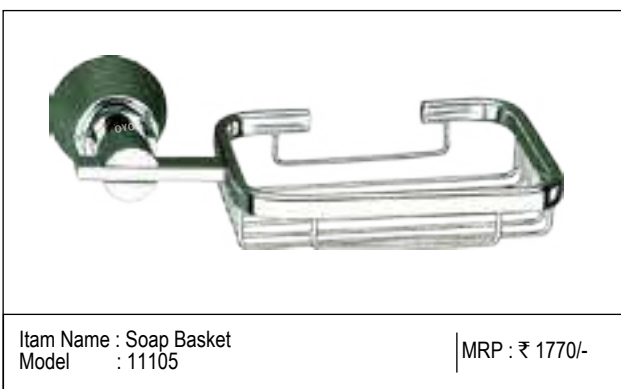

Features :-

- 56 Grade Full Brass
- Made From Die Forging Technology

- High Grade Plating
- Aesthetic Design

Features :-

- 56 Grade Full Brass
- Made From Die Forging Technology

- High Grade Plating
- Aesthetic Design