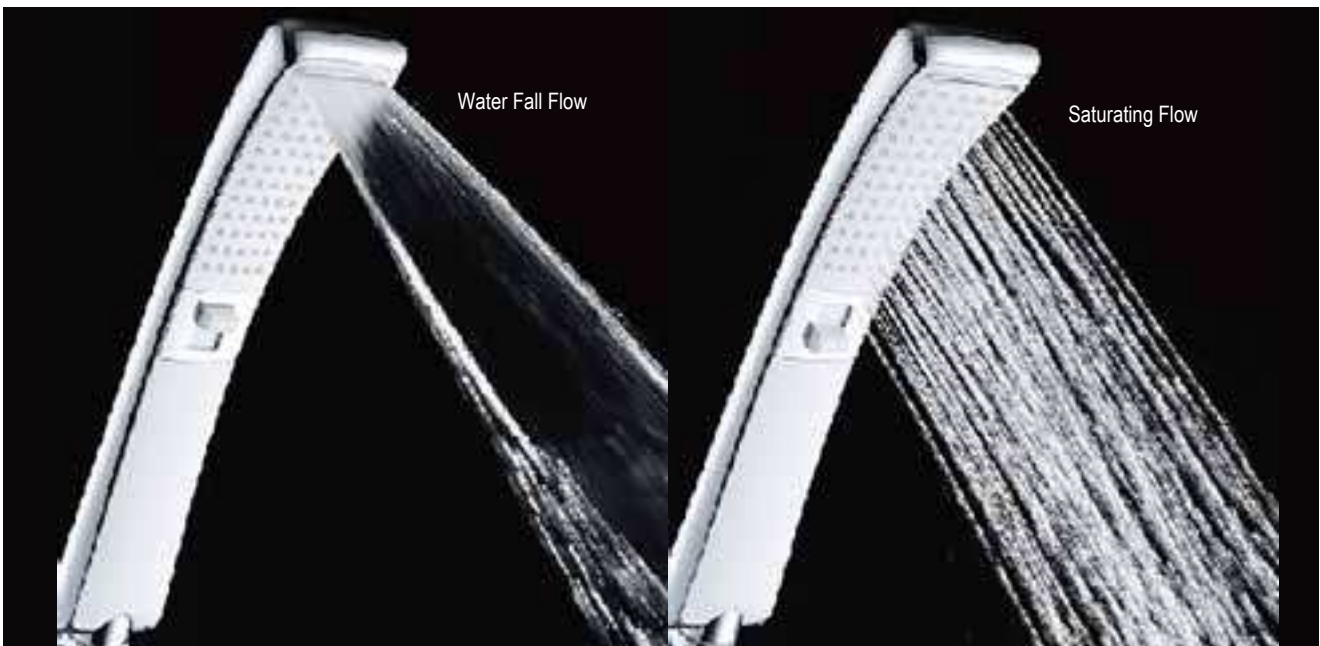

Model : TOYO- HS 8456

Features : ABS Hand Shower
2 Functions- Water Fall & Saturating Flow
Easy Flow Change Controller

MRP :
8456-1(Only HS) : ₹ 1350/-
8456-2 (HS Set) : ₹ 1950/-