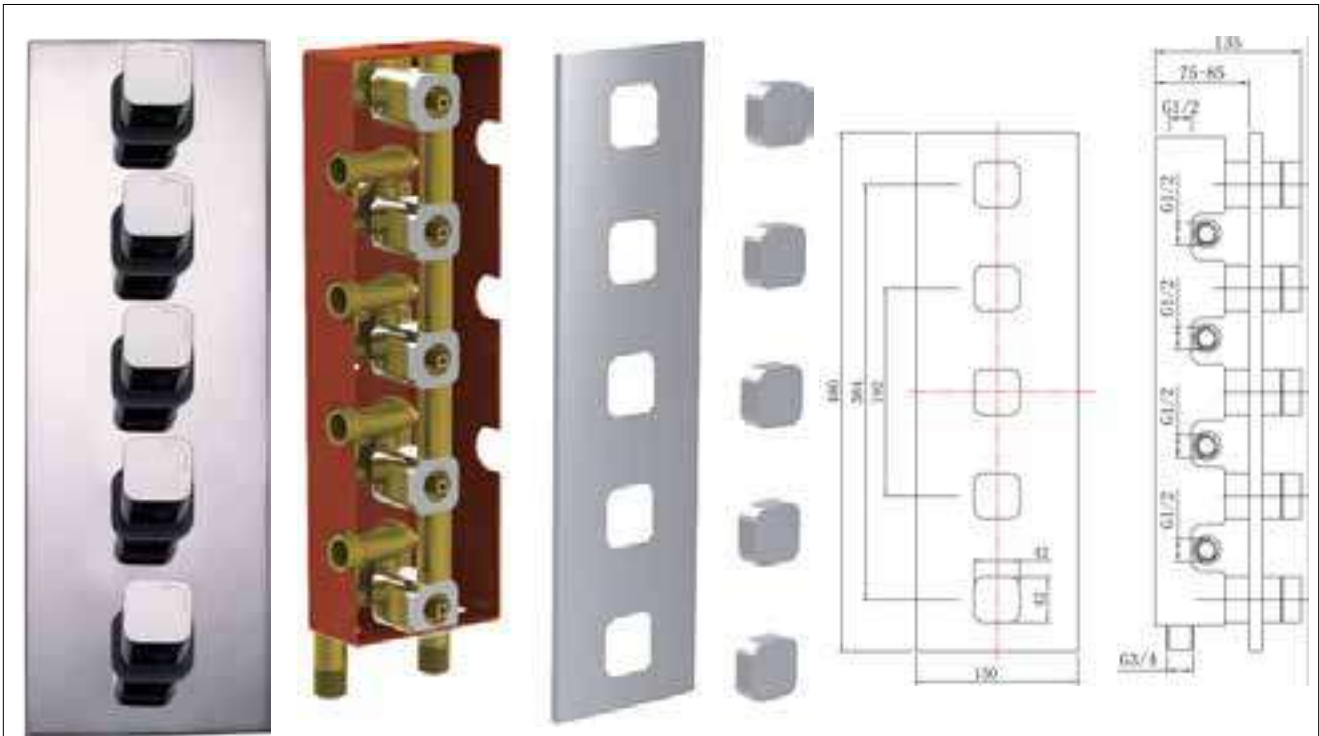

Model : 8905 (480x150 mm) Color : Chrome
Concealed Brass Mixer & Diverter (5 Functions)

MRP :
₹ 68500/-