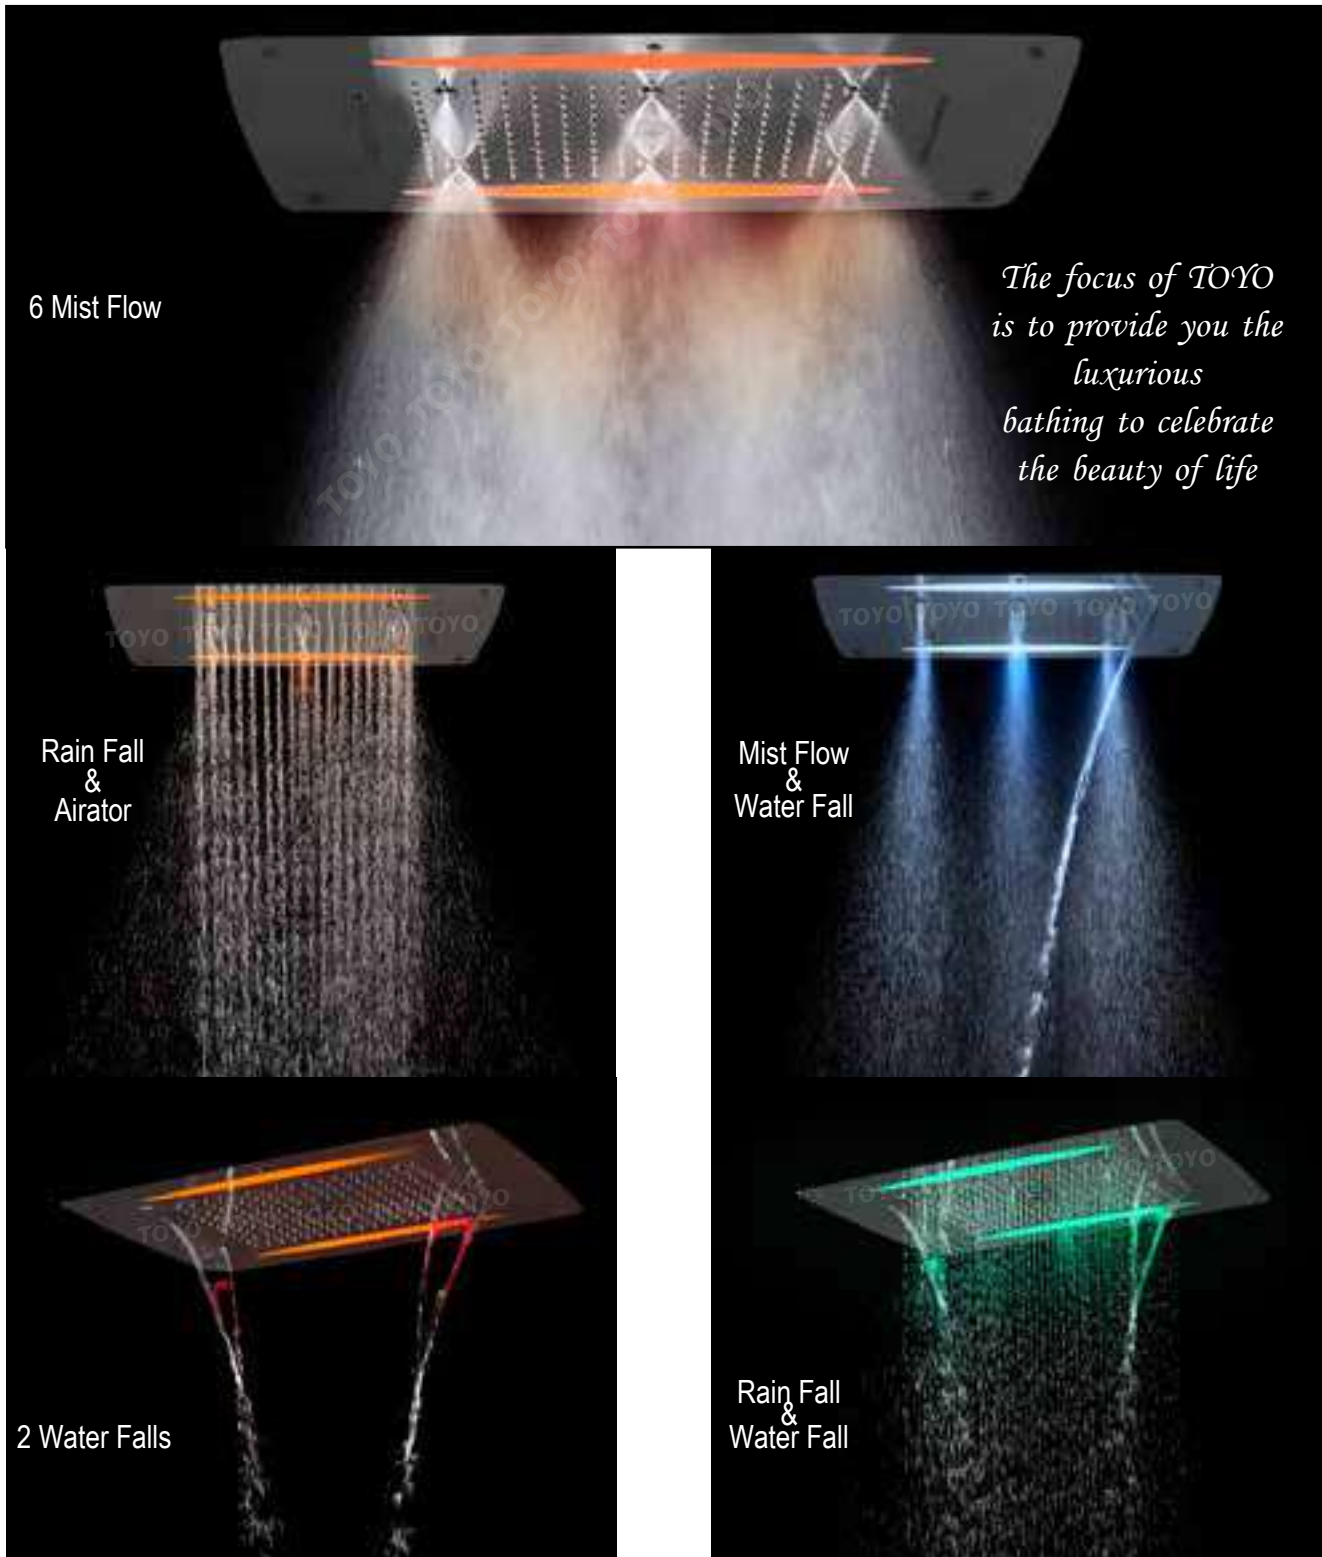

6 Mist Flow

The focus of TOYO is to provide you the luxurious bathing to celebrate the beauty of life

Rain Fall & Airator

Mist Flow & Water Fall

2 Water Falls

Rain Fall & Water Fall

Model : 8011
Color : Chrome
Size : 480 x 700 mm
(19" x 28")

Features :

1. Material : SS 304
2. With Lights : Color Changeable
3. With 4 Functions : 2 Water Falls, 6 Mist Jets, Rain Fall & Airator
4. LED By Electricity
5. With Hanging Rods

MRP : ₹ 82000/-