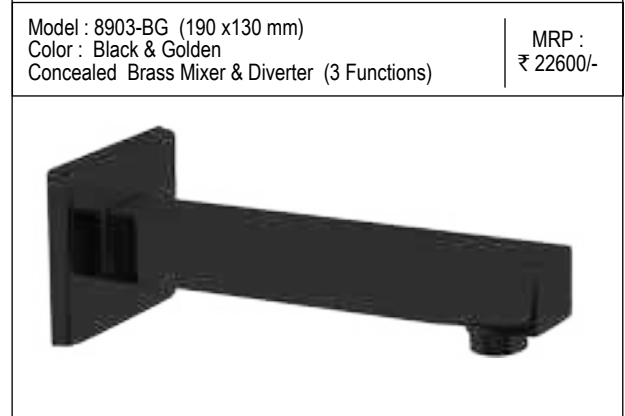

Model : 8601- Black
Brass Bath Spout

MRP :
₹ 3200/-